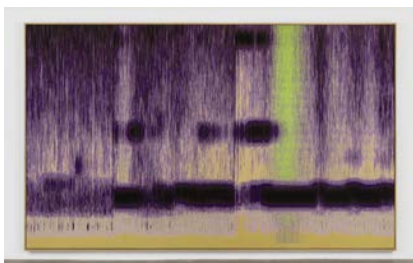

Mika Tajima

Negative Entropy (Sound Bath, Purple, Full Width, Exa), 2024

Cotton, polyester, wool acoustic baffling felt,
aluminum, white oak

131 × 212 ½ × 3 ¾ inches

(83.6 × 1.5 × 51.5 cm)

04